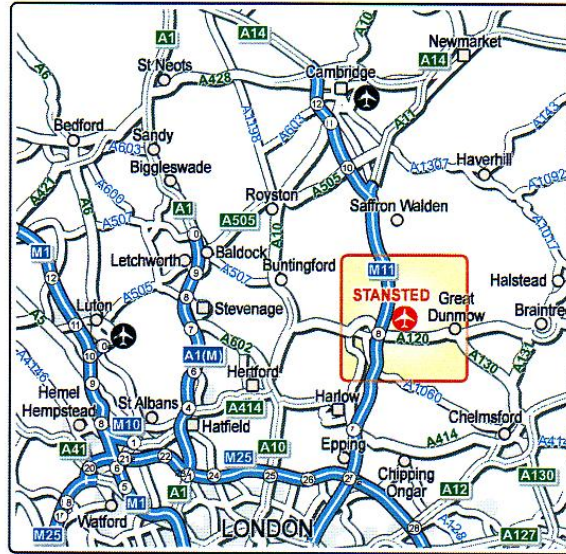

**The Jet Centre**  
 Hanger 173  
 London Stansted Airport  
 Essex CM24 1AE  
 Tel: 01279 831000  
 Fax: 01279 837900

**FROM M11 CAMBRIDGE**  
 Exit the motorway at junction 8 and follow signs for Stansted Airport. From the large roundabout follow the airport access road to a second roundabout and take the first exit, Round Coppice Road. Continue past the Hilton National Hotel and follow the road as it curves round to the left through an area of woodland. The three Inflight sites are situated within **Stansted Business Park** (see inset).

**FROM M25 LONDON ORBITAL**  
 Exit the motorway at junction 27 (signed to M11, London North East, Stansted, Harlow and Cambridge), to join the M11 towards Cambridge. Exit the M11 at junction 8A and after approximately half a mile keep left and take the slip road to the roundabout. Take the first exit onto Round Coppice Road and follow the directions above.

**FROM COLCHESTER**  
 Join the A12 towards Chelmsford. Exit the A12 at the junction with the A120 to join the A120 towards Bishop's Stortford & Stansted Airport. Remain on the A120 to arrive at the junction with the M11. From the large roundabout follow the airport access road to a second roundabout and take the first exit, Round Coppice Road. Continue past the Hilton National Hotel and follow the road as it curves round to the left through an area of woodland. The three Inflight sites are situated within **Stansted Business Park** (see inset).

**BY TRAIN**  
 The nearest main line station is Bishop's Stortford on the London - Cambridge Line but there is also a railway link between Stansted Airport and Bishop's Stortford. Taxis are available at the station. For information on fares and train times, call National Railway Enquiries on 08457 484950.